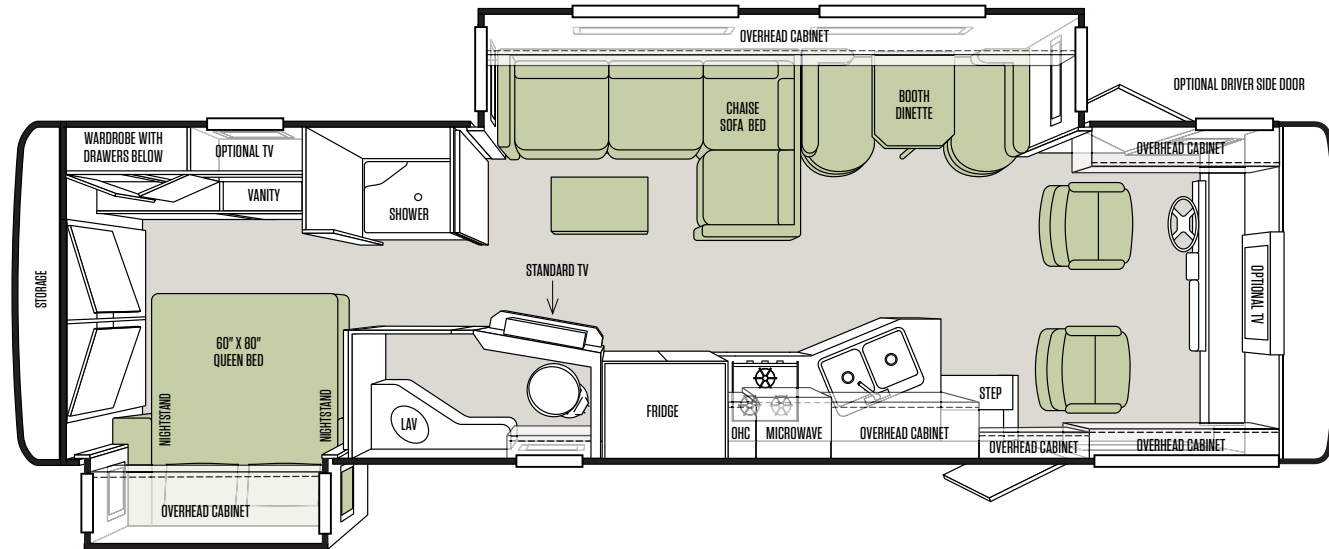

FLOOR PLANS

30 GA

32 CA

34 TGA

35 QBA

36 LA

AVAILABLE OPTIONS

NEW FLOOR PLAN

31 SA

FIREPLACE BELOW TV
IN ENTERTAINMENT
CENTER

RECLINER WITH OTTOMAN
& SOFA/SLEEPER

COCKPIT

OPTIONAL FIREPLACE BELOW MIDSECTION TV (36 LA)

DRIVER/PASSENGER SEATS

SPECIFICATIONS

AUTOMOTIVE