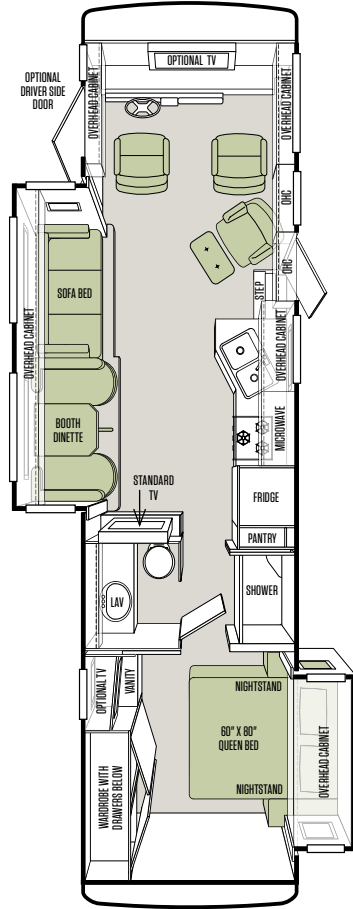

FLOOR PLANS

30 GA

32 CA

34 TGA

35 QBA

36 LA

AVAILABLE OPTIONS