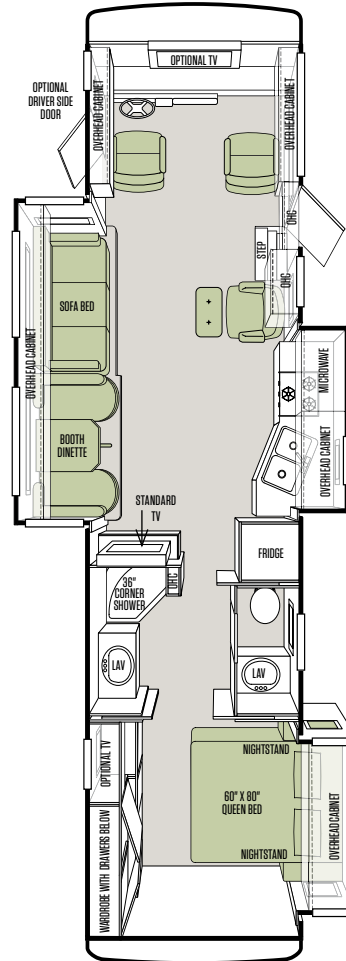

FLOOR PLANS

30 GA

32 CA

34 TGA

35 QBA

36 LA

AVAILABLE OPTIONS

NEW FLOOR PLAN

31 SA

FIREPLACE BELOW TV
IN ENTERTAINMENT
CENTER

RECLINER WITH OTTOMAN
& SOFA/SLEEPER

COCKPIT

OPTIONAL FIREPLACE BELOW MIDSECTION TV (36 LA)

DRIVER/PASSENGER SEATS

SPECIFICATIONS

AUTOMOTIVE