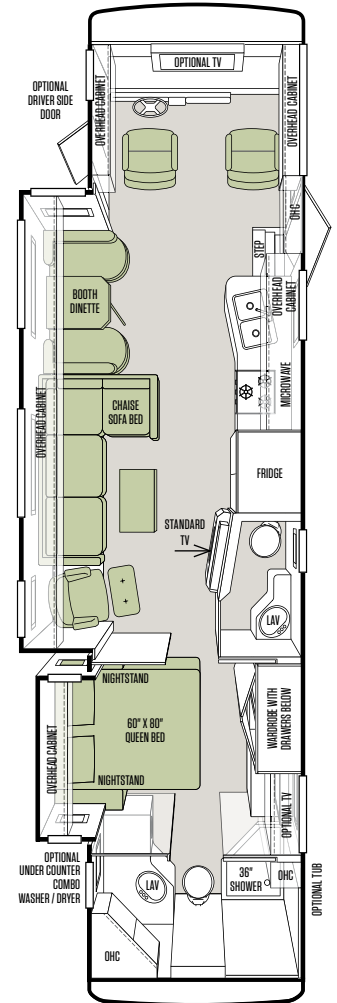

FLOOR PLANS

30 GA

32 CA

34 TGA

35 QBA

36 LA

AVAILABLE OPTIONS

NEW FLOOR PLAN

31 SA

FIREPLACE BELOW TV
IN ENTERTAINMENT
CENTER

RECLINER WITH OTTOMAN
& SOFA/SLEEPER

COCKPIT

OPTIONAL FIREPLACE BELOW MIDSECTION TV (36 LA)

DRIVER/PASSENGER SEATS

SPECIFICATIONS

AUTOMOTIVE