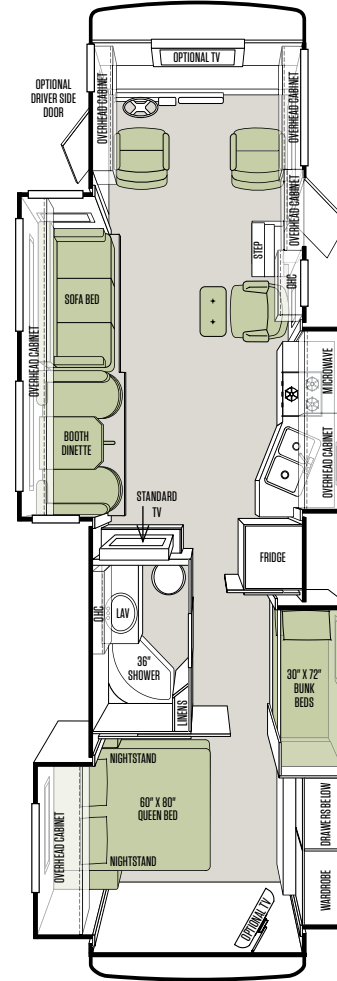

FLOOR PLANS

30 GA

32 CA

34 TGA

35 QBA

36 LA

AVAILABLE OPTIONS

NEW FLOOR PLAN

31 SA

FIREPLACE BELOW TV
IN ENTERTAINMENT
CENTER

RECLINER WITH OTTOMAN
& SOFA/SLEEPER

COCKPIT

OPTIONAL FIREPLACE BELOW MIDSECTION TV (36 LA)

DRIVER/PASSENGER SEATS

SPECIFICATIONS

AUTOMOTIVE