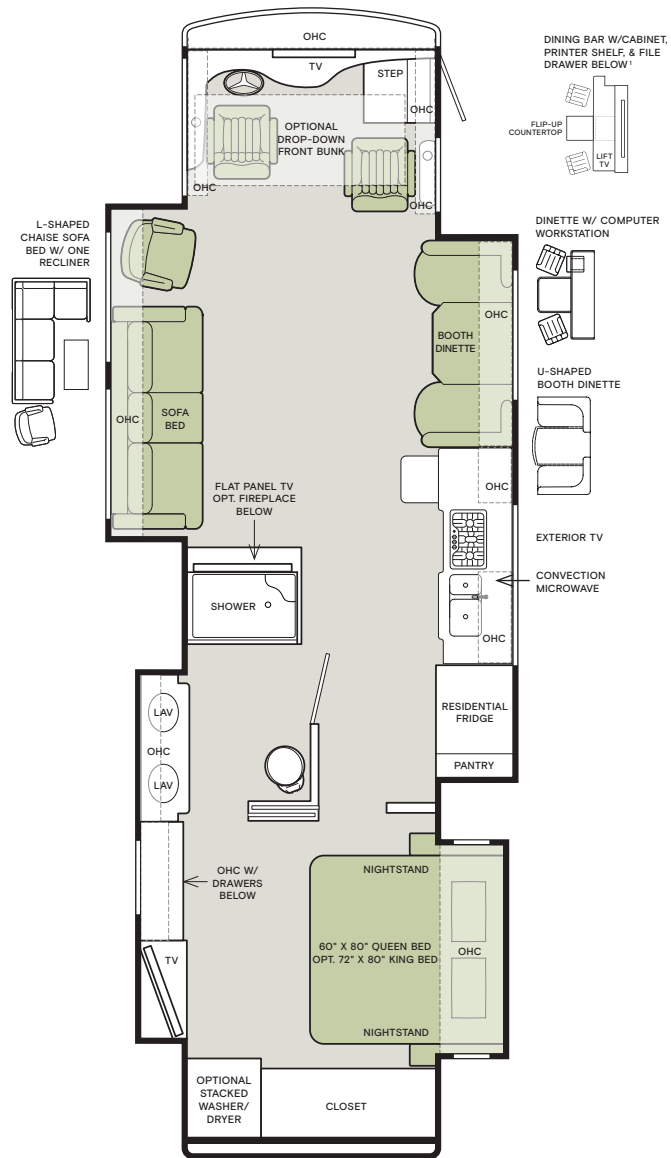

The design of every Allegro RED floor plan must meet four essential criteria: Maximum space, Optimal organization, Relaxation plus, and Elegant atmosphere. Tiffin's MORE Plans offer your family the most comfortable layout for life on the road.

If optional furniture combinations are selected, window locations may vary from diagram shown.

All options may not be available in every model. Because of progressive improvements and specifications, standard and optional equipment are subject to change without notice or obligation.

For a complete and up-to-date list of available options and specifications, visit tiffinmotorhomes.com.

¹ Deletes the Overhead Cabinet in the Dining Area and the Mid-section TV

¹ Deletes the Overhead Cabinet in the Dining Area and the Mid-section TV