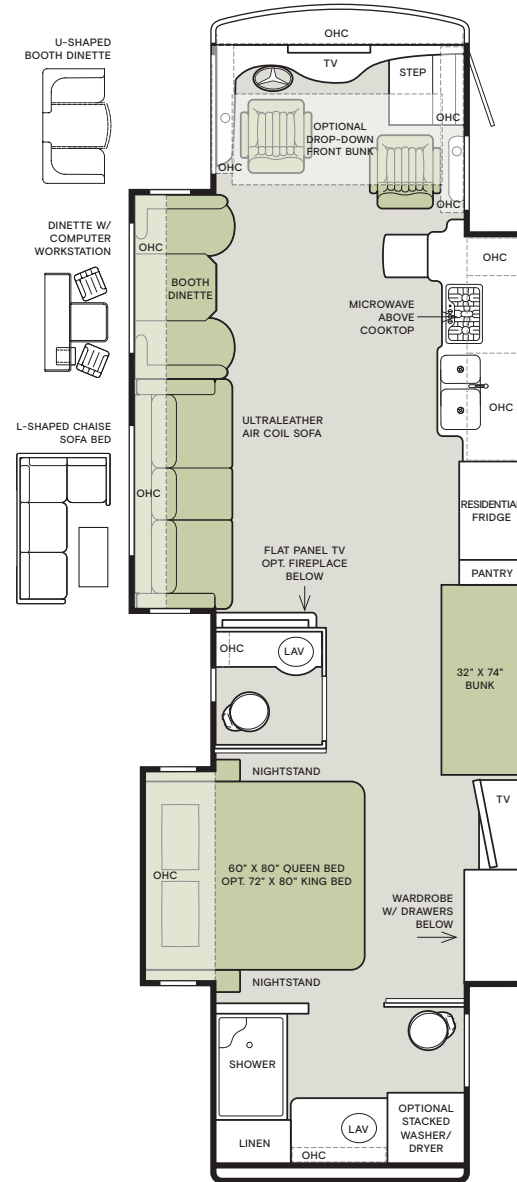

The design of every Allegro RED floor plan must meet four essential criteria: Maximum space, Optimal organization, Relaxation plus, and Elegant atmosphere. Tiffin's MORE Plans offer your family the most comfortable layout for life on the road.

For a complete and up-to-date list of available options and specifications, visit tiffinmotorhomes.com.

¹ Deletes the Overhead Cabinet in the Dining Area and the Mid-section TV

¹ Deletes the Overhead Cabinet in the Dining Area and the Mid-section TV